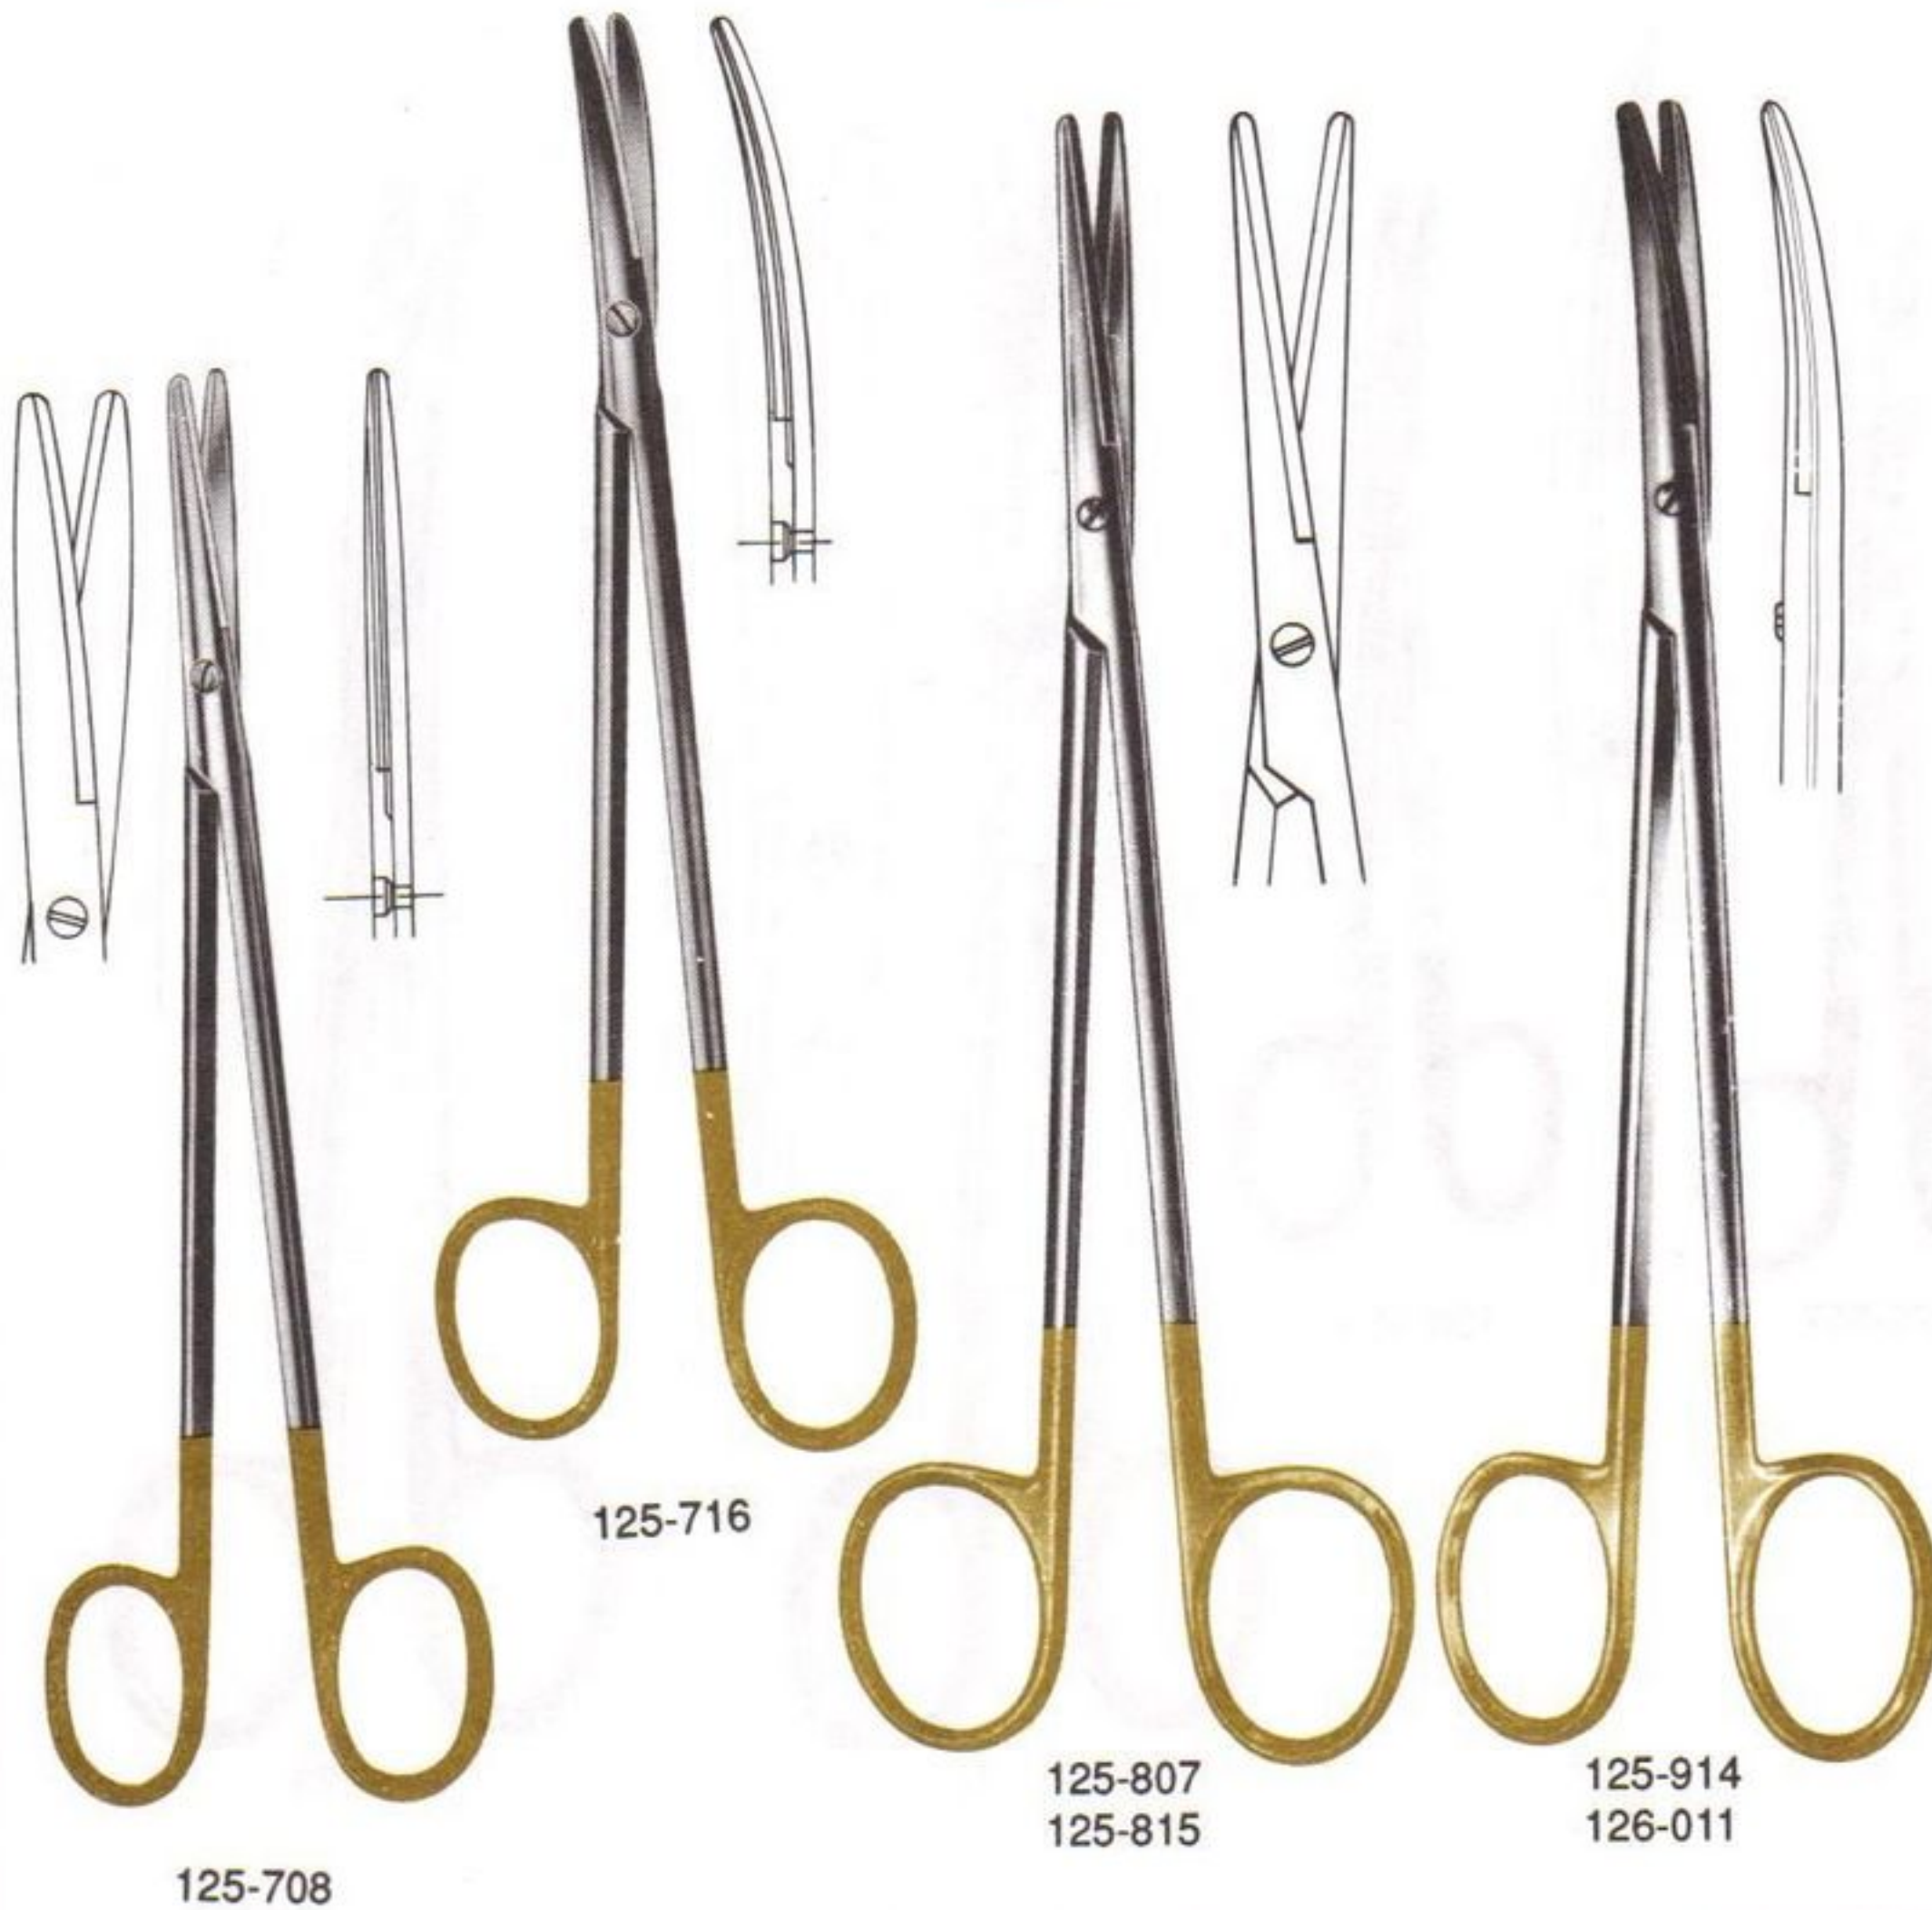

# TUNGSTEN CARBIDE

- 126-855 MAYO Dissecting Scissors, 5-1/2" (14 cm), straight, rounded blades, TC-blades
- 126-860 MAYO Dissecting Scissors, 5-1/2" (14 cm), curved, rounded blades, TC-blades
- 126-865 MAYO Dissecting Scissors, 6-3/4" (17.1 cm), straight, rounded blades, TC-blades
- 126-870 MAYO Dissecting Scissors, 6-3/4" (17.1 cm), curved, rounded blades, TC-blades
- 129-009 MAYO Dissecting Scissors, 9" (22.9 cm), straight, standard beveled blades, TC-blades
- 129-017 MAYO Dissecting Scissors, 9" (22.9 cm), curved, standard beveled blades, TC-blades
- 129-020 GOLDMAN-FOX Scissors, curved fine tips, one serrated blade, TC-blades
- 129-030 FOMON Dorsal Scissors, 5-1/2" (14 cm), angular, one blade serrated, TC blades
- 381-715 ROGER Wire Cutting Scissors, 4-3/4" (12.1 cm), angled to side, one serrated blade, TC-blades

### OPERATING SCISSORS WITH TUNGSTEN CARBIDE BLADES

A	120-550	Operating Scissors, Straight, Sharp/Blunt, 5 1/2" (14 cm)
	120-558	Operating Scissors, Straight, Sharp/Sharp, 5 1/2" (14 cm)
	120-559	Operating Scissors, Straight, Blunt/Blunt, 5 1/2" (14 cm)
B	121-568	Operating Scissors, Curved, Sharp/Blunt, 5 1/2" (14 cm)
	121-569	Operating Scissors, Curved, Sharp/Sharp, 5 1/2" (14 cm)
	121-570	Operating Scissors, Curved, Blunt/Blunt, 5 1/2" (14 cm)
C	123-257	Iris Scissors, Straight, 4 1/2"
	123-265	Iris Scissors, Curved, 4 1/2"

## OPERATING SCISSORS WITH TUNGSTEN CARBIDE BLADES

- A 124-412 Strabismus Scissors, 4-1/2" (11.4 cm), straight, TC-blades
- 124-985 Strabismus Scissors, 4-1/2" (11.4 cm), curved, TC-blades
  
- B 125-559 METZENBAUM (Lahey) Scissors, 5-1/2" (14 cm), straight, TC-blades
- C 125-567 METZENBAUM (Lahey) Scissors, 5-1/2" (14 cm), curved, TC-blades